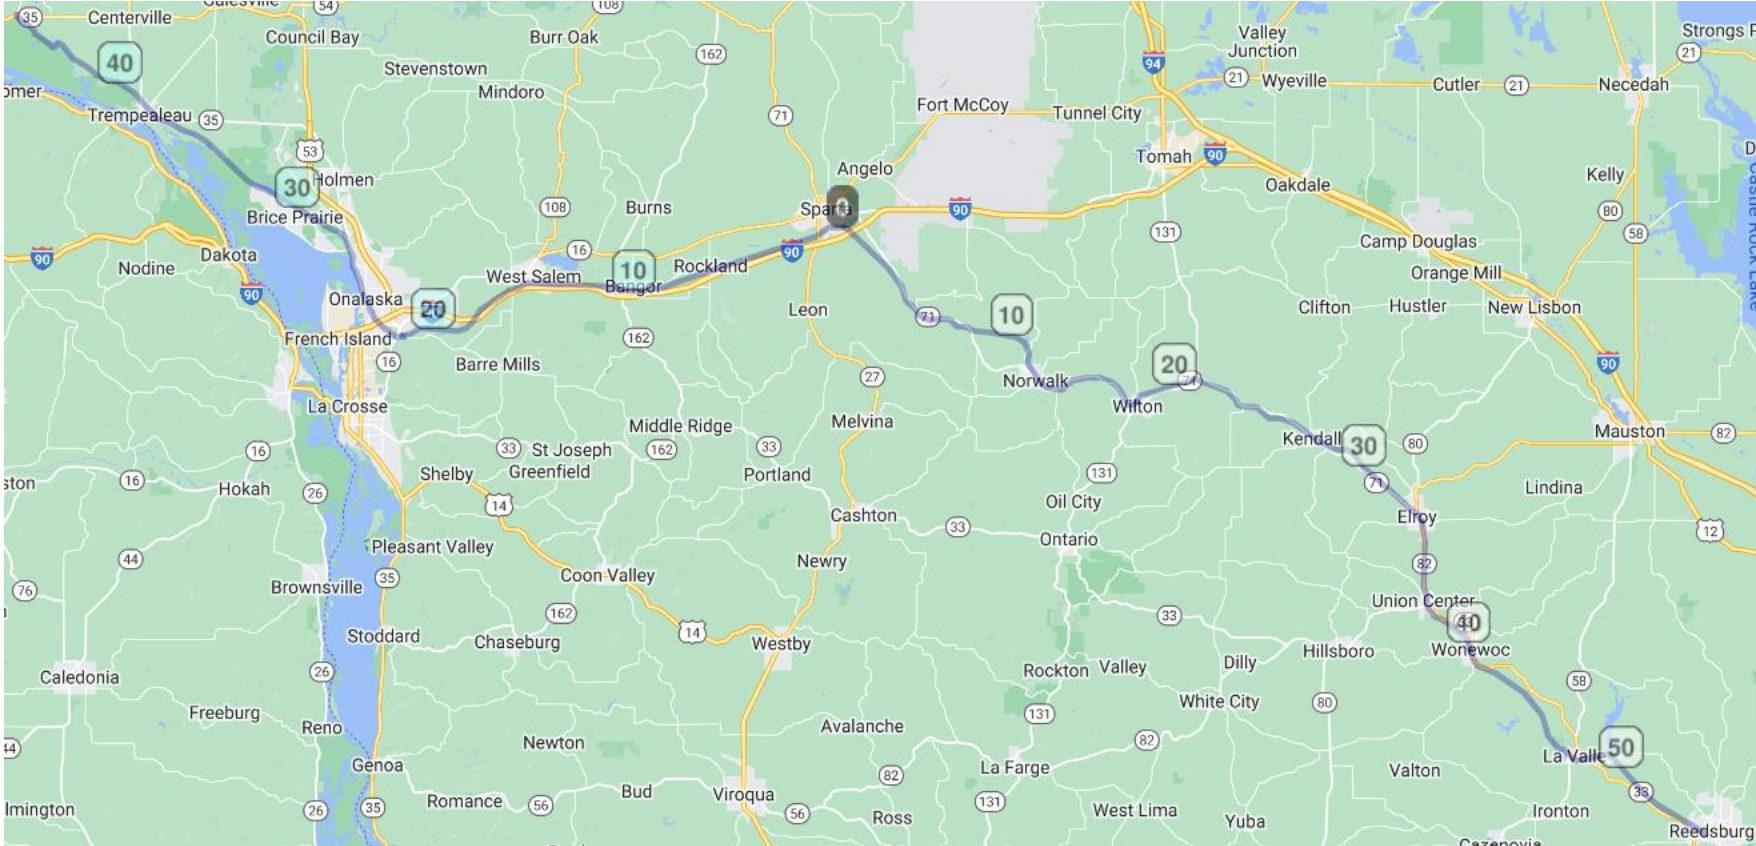

Elroy-Sparta Trail, Wisconsin

This map's mileage numbers are centered at Sparta. The map includes the 400 Trail, La Crosse River Trail, and Great River Trail, in addition to Elroy-Sparta

More Elroy-Sparta Trail info: